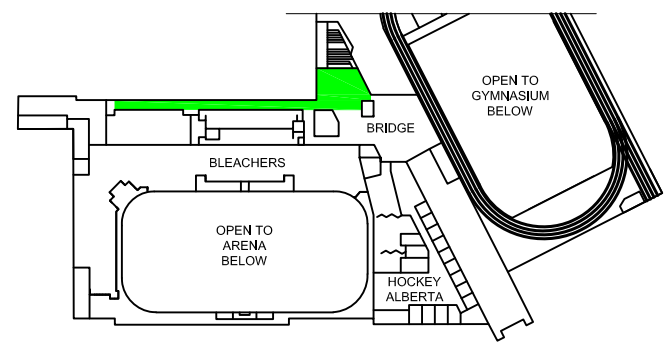

Gary W. Harris Canada Games Centre - Main Floor

Gary W. Harris Canada Games Centre - 2nd Floor

LEGEND

DESIGNATED EATING AREA

Winter 2022 Designated Eating Areas

Red Deer Polytechnic - Main Campus